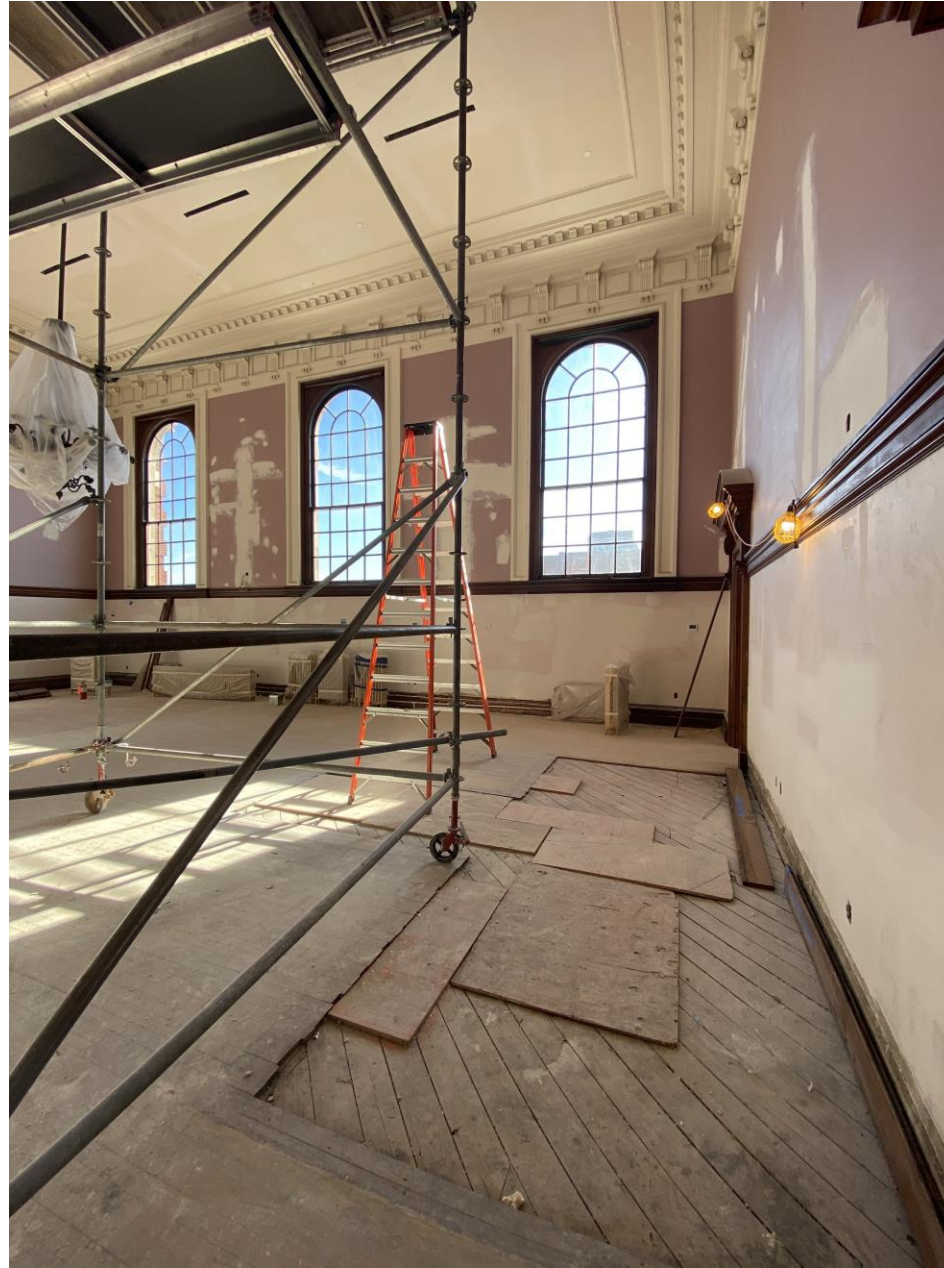

Side Exterior (Before)

Side Exterior (After)

Rear Exterior (Before)

Rear Exterior (After)

Exterior Canopy (Before)

Exterior Canopy (After)

Lower Level (Before) – Big Ditch

Lower Level (After) – Big Ditch

Lower Level (After) - Grigg Lewis Suite

Elm St. Vestibule (Before)

Elm St. Vestibule (After)

1 East Ave Grand Lobby (Before)

1 East Ave Grand Lobby (After)

Second Floor Courtroom (Before)

Second Floor Courtroom (After)

Second Floor Common Hallway (Before)

Second Floor Common Hallway (After)

Third Floor Office (Before)

Third Floor Office (After)