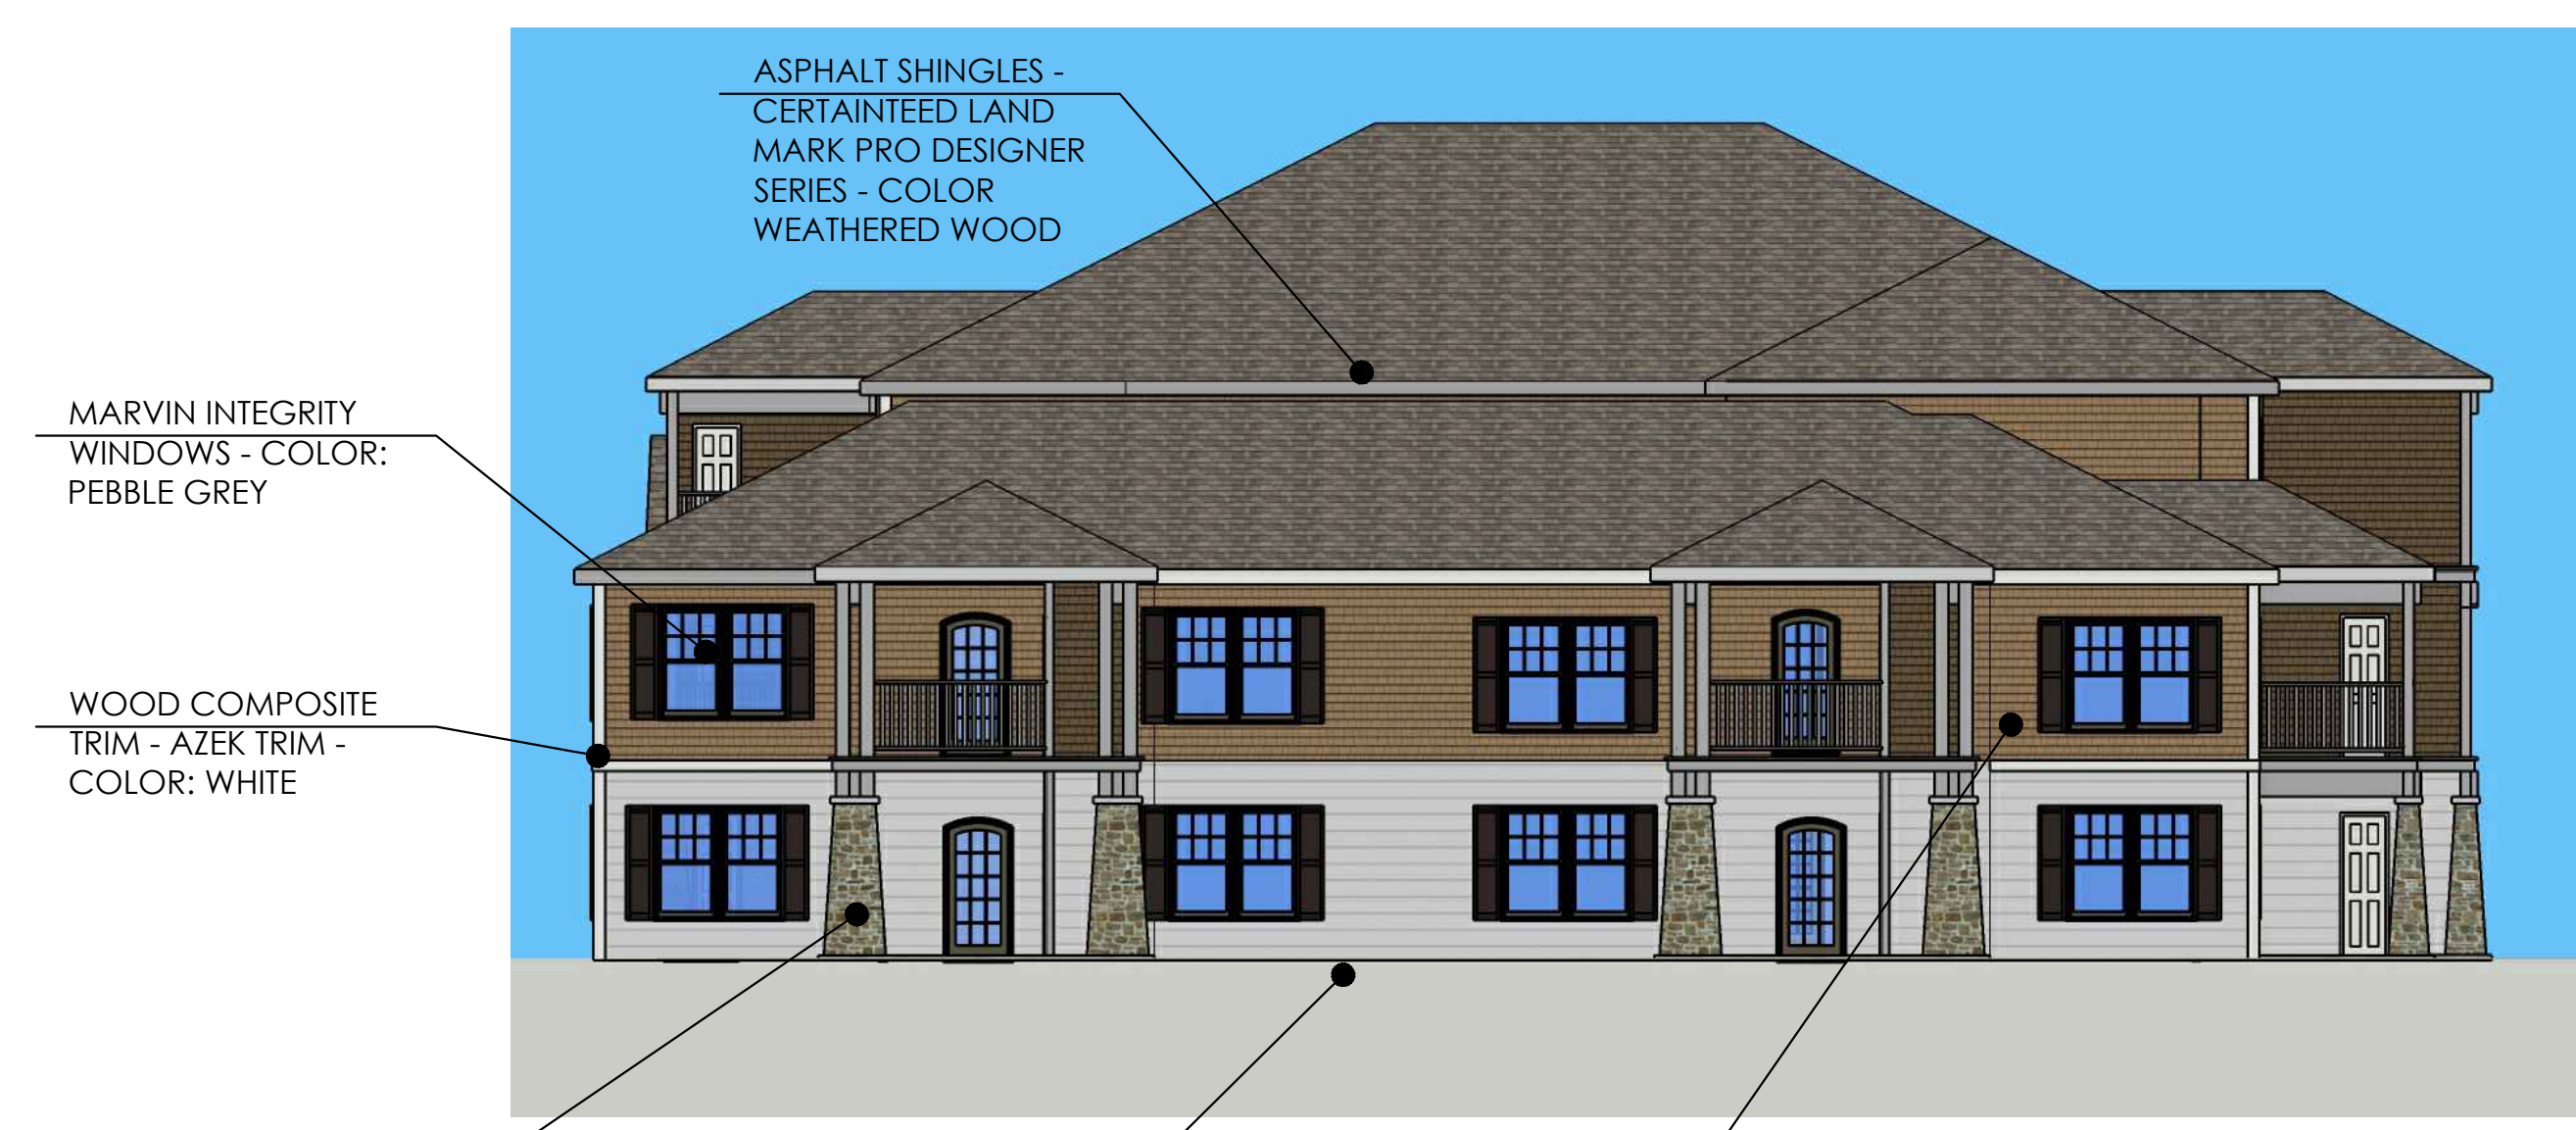

ASPHALT SHINGLES - CERTAINTED LAND MARK PRO DESIGNER SERIES - COLOR WEATHERED WOOD

MARVIN INTEGRITY WINDOWS - COLOR: PEBBLE GREY

WOOD COMPOSITE TRIM - AZEK TRIM - COLOR: WHITE

PREMANUFACTURED STONE - PLY GEM STONE - LEDGESTONE - COLOR: ROCKAWAY

WOOD COMPOSITE SIDING - HARDIEPLANK SELECT CEDARMILL - COLOR: SANDSTONE BEIGE

WOOD COMPOSITE SIDING - HARDIESHINGLE STRAIGHT EDGE PANEL COLOR: WOODSTOCK BROWN

PROJECT:
NEW CONSTRUCTION FOR
**Fairchild/
Onondaga
Apartments**
765 Fairchild Place
Lewiston, NY

MARK	DATE	DESCRIPTION
01/01/2009		DESCRIPTION
		ISSUE
ISSUE DATE:	12/29/16	
FILE NAME:	Fairchild Onondaga Apartments Elevations.dwg	
PROJECT NUMBER:	15.19	
SCALE:	AS NOTED	
DRAWN BY:	CVIII	
CHECKED BY:	ALL	

DRAWING TITLE:
EXYTERIOR ELEVATIONS

##11\p01\locater\CV3 Architectural PC\Project Files\15.19 - Lewiston Apartments - Jrgrey\15.19 Fairchild Onondaga Apartments Elevations.dwg
7/1/2018